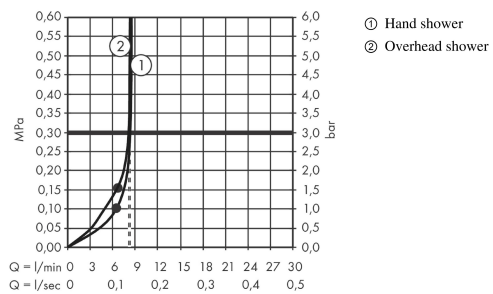

Croma E
Showerpipe 280 1jet EcoSmart with thermostat
 Surfaces: **chrome** Art. no. : **27660000**

Description

product features

- Consists of: overhead shower, hand shower, Thermostatic shower mixer, shower hose
- overhead shower Croma 280
- Shower head size: 280 x 170 mm
- overhead shower angle adjustable
- Spray pattern: RainAir
- Swivel shower arm
- thermostat Ecostat E
- safety stop at 40°C
- exposed design allows easy installation, all working parts are outside of the wall
- Centre distance 150 mm ± 12 mm
- height-adjustable hand shower holder with external select button
- pipe can be shortened in height

Article Details

Price excl. VAT

£ 666.67

Technology

Product image

Scale drawing

Croma E
Showerpipe 280 1jet EcoSmart with thermostat
 Surfaces: **chrome** Art. no. : **27660000**

Flowchart