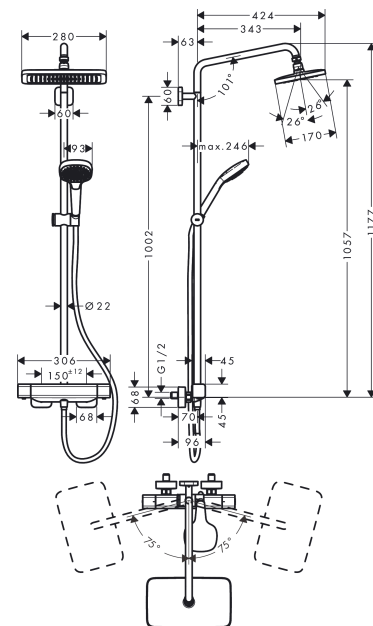

Croma E
Showerpipe 280 1jet EcoSmart with thermostat
 Surfaces: **chrome** Art. no. : **27660000**

Description

product features

- Consists of: overhead shower, hand shower, Thermostatic shower mixer, shower hose
- overhead shower Croma 280
- Shower head size: 280 x 170 mm
- overhead shower angle adjustable
- Spray pattern: RainAir
- Swivel shower arm
- thermostat Ecostat E
- safety stop at 40°C
- exposed design allows easy installation, all working parts are outside of the wall
- Centre distance 150 mm ± 12 mm
- height-adjustable hand shower holder with external select button
- pipe can be shortened in height

Article Details

Price excl. VAT

£ 666.67

Technology

Product image

Scale drawing

Croma E
Showerpipe 280 1jet EcoSmart with thermostat
 Surfaces: **chrome** Art. no. : **27660000**

Flowchart

Croma E
Showerpipe 280 1jet EcoSmart with thermostat
 Surfaces: **chrome** Art. no. : **27660000**

Installation examples